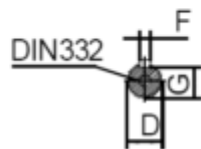

# Data Sheet

Article number: 250300400416

Description: Kleedrive T3C 112M-4 4.0KW 1400 rpm  
3x230/400V 50HZ IP55 B34 Eff=88,6%

## Measures

A = 190	F = 8	P = 160
AA = 231	G = 24	R = 0
AC = Ø220	H = 112	S = -
AD = 292	HD = 180	T = M8
B = 140	K = Ø12	TBH = 134
C = 70	L = 405	TBS = 73
D = Ø28	M = 130	TBW = 134
E = 60	N = 100	