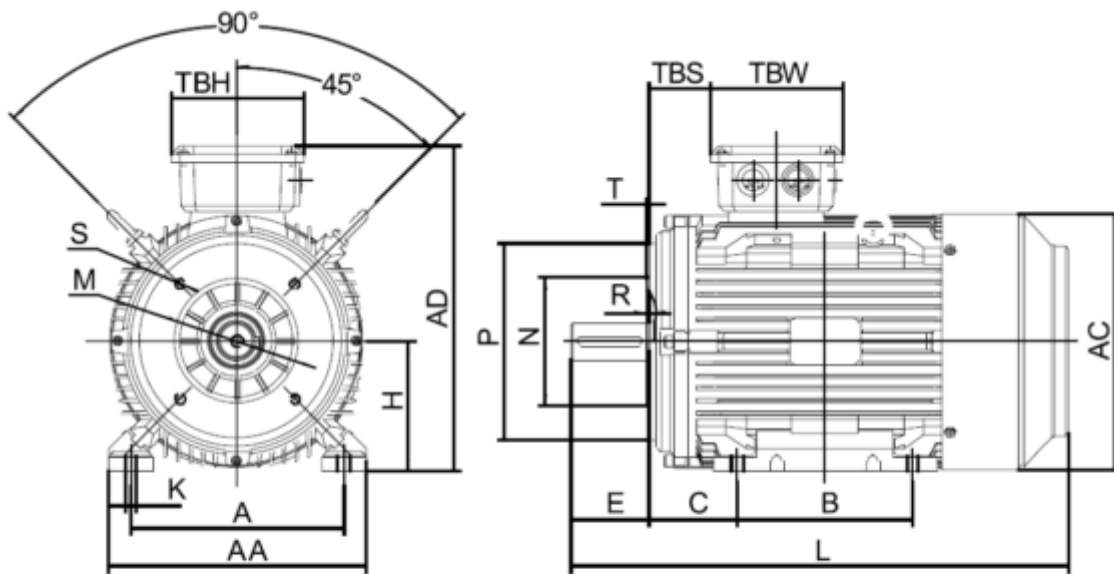

# Data Sheet

Article number: 250300400416

Description: Kleedrive T3C 112M-4 4.0KW 1400 rpm  
3x230/400V 50HZ IP55 B34 Eff=88,6%

## Measures

A = 190	F = 8	P = 160
AA = 231	G = 24	R = 0
AC = Ø220	H = 112	S = -
AD = 292	HD = 180	T = M8
B = 140	K = Ø12	TBH = 134
C = 70	L = 405	TBS = 73
D = Ø28	M = 130	TBW = 134
E = 60	N = 100	